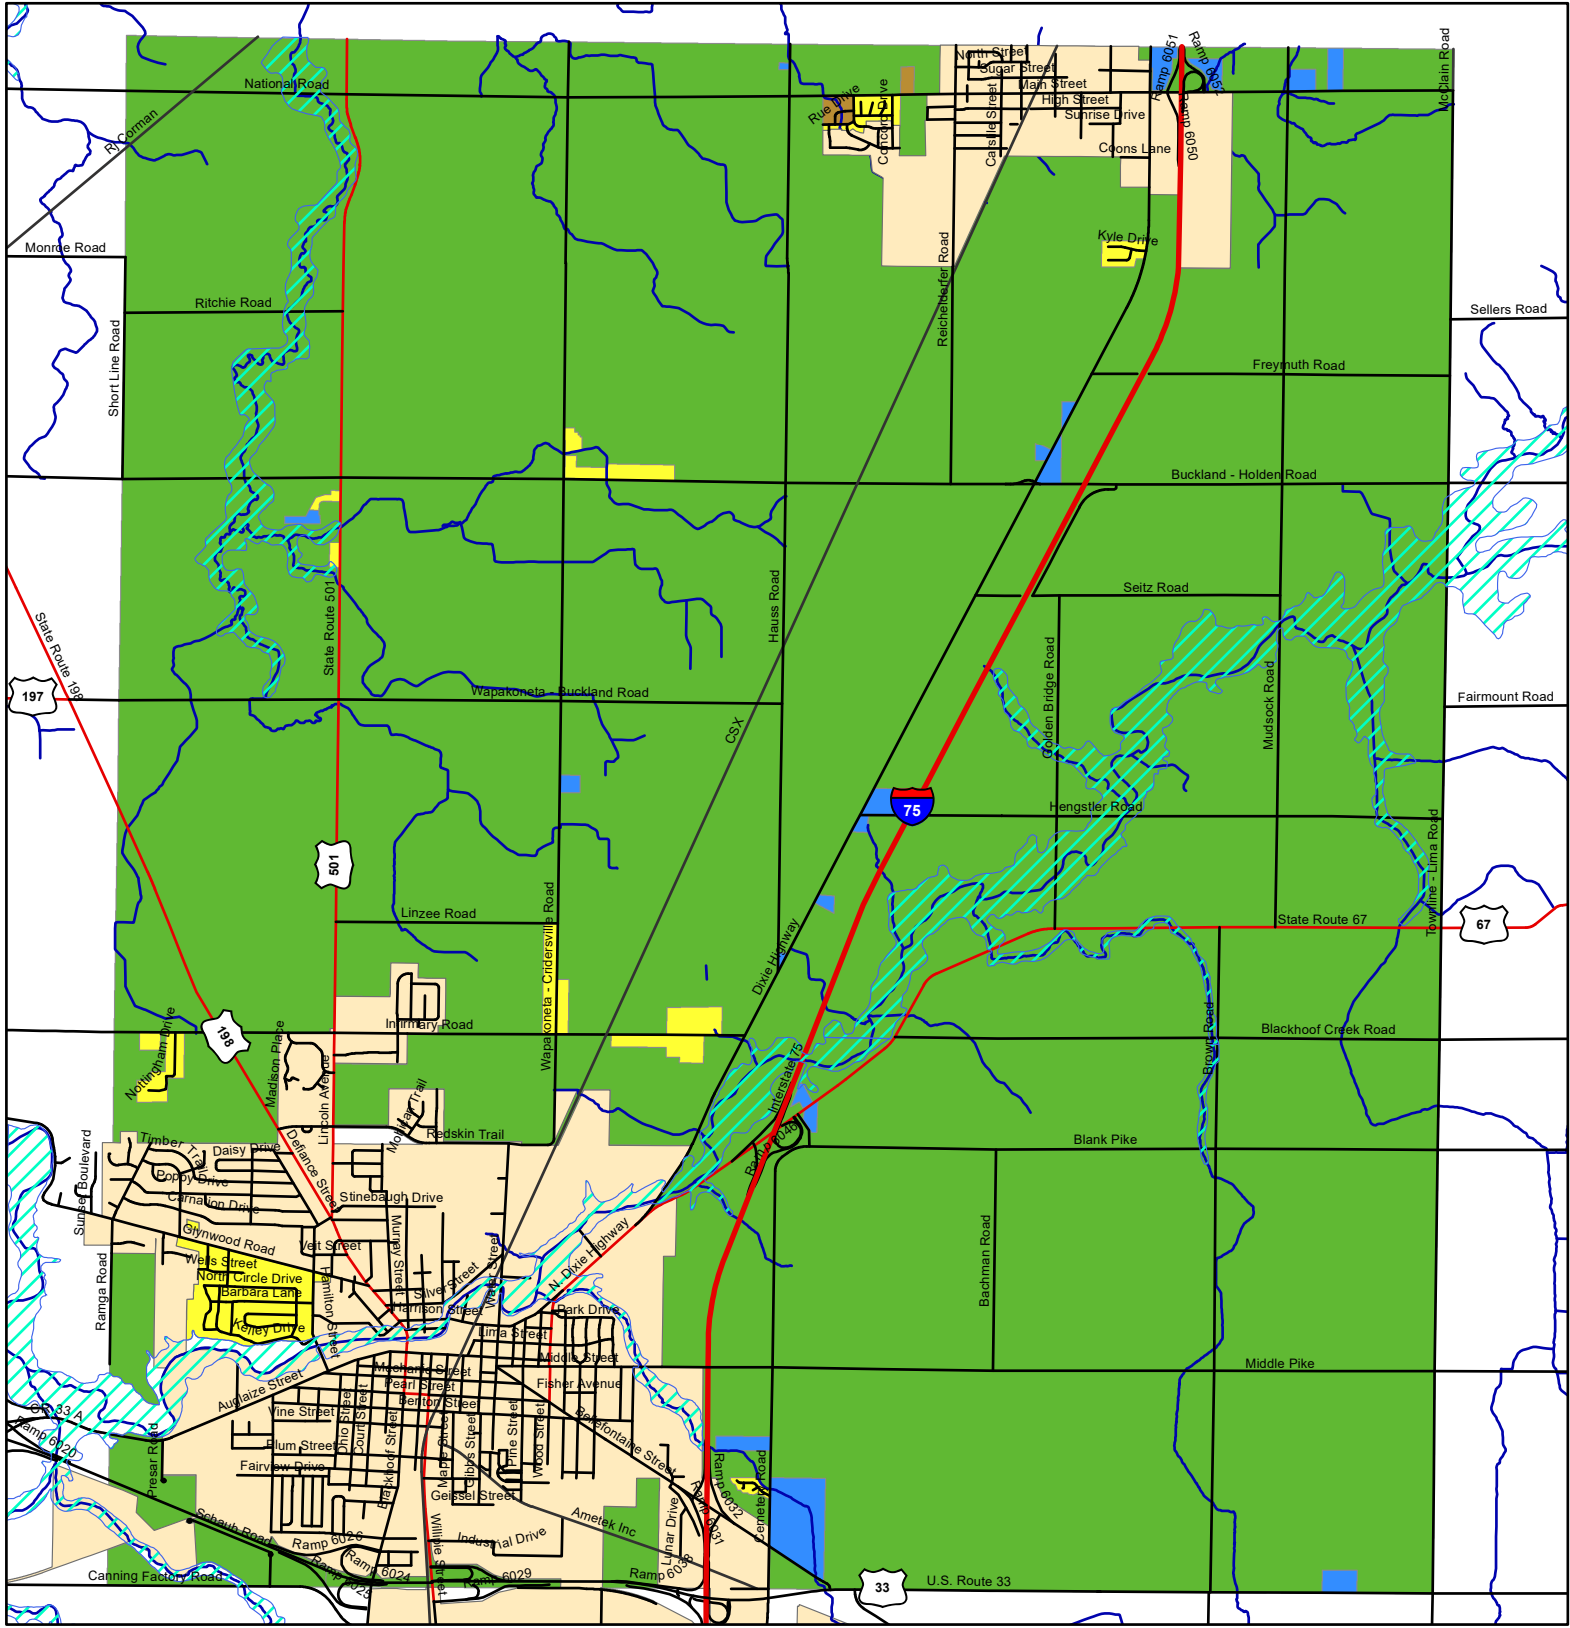

# The Official Duchouquet Township Zoning Map

## Legend

- Roads
- Rivers, Streams and Creeks
- Corporation Limits
- Floodplain
- Agricultural
- C-1 General Commercial
- R-2 High Density Residential
- R-1 Low Density Residential

Date: 8/22/2019